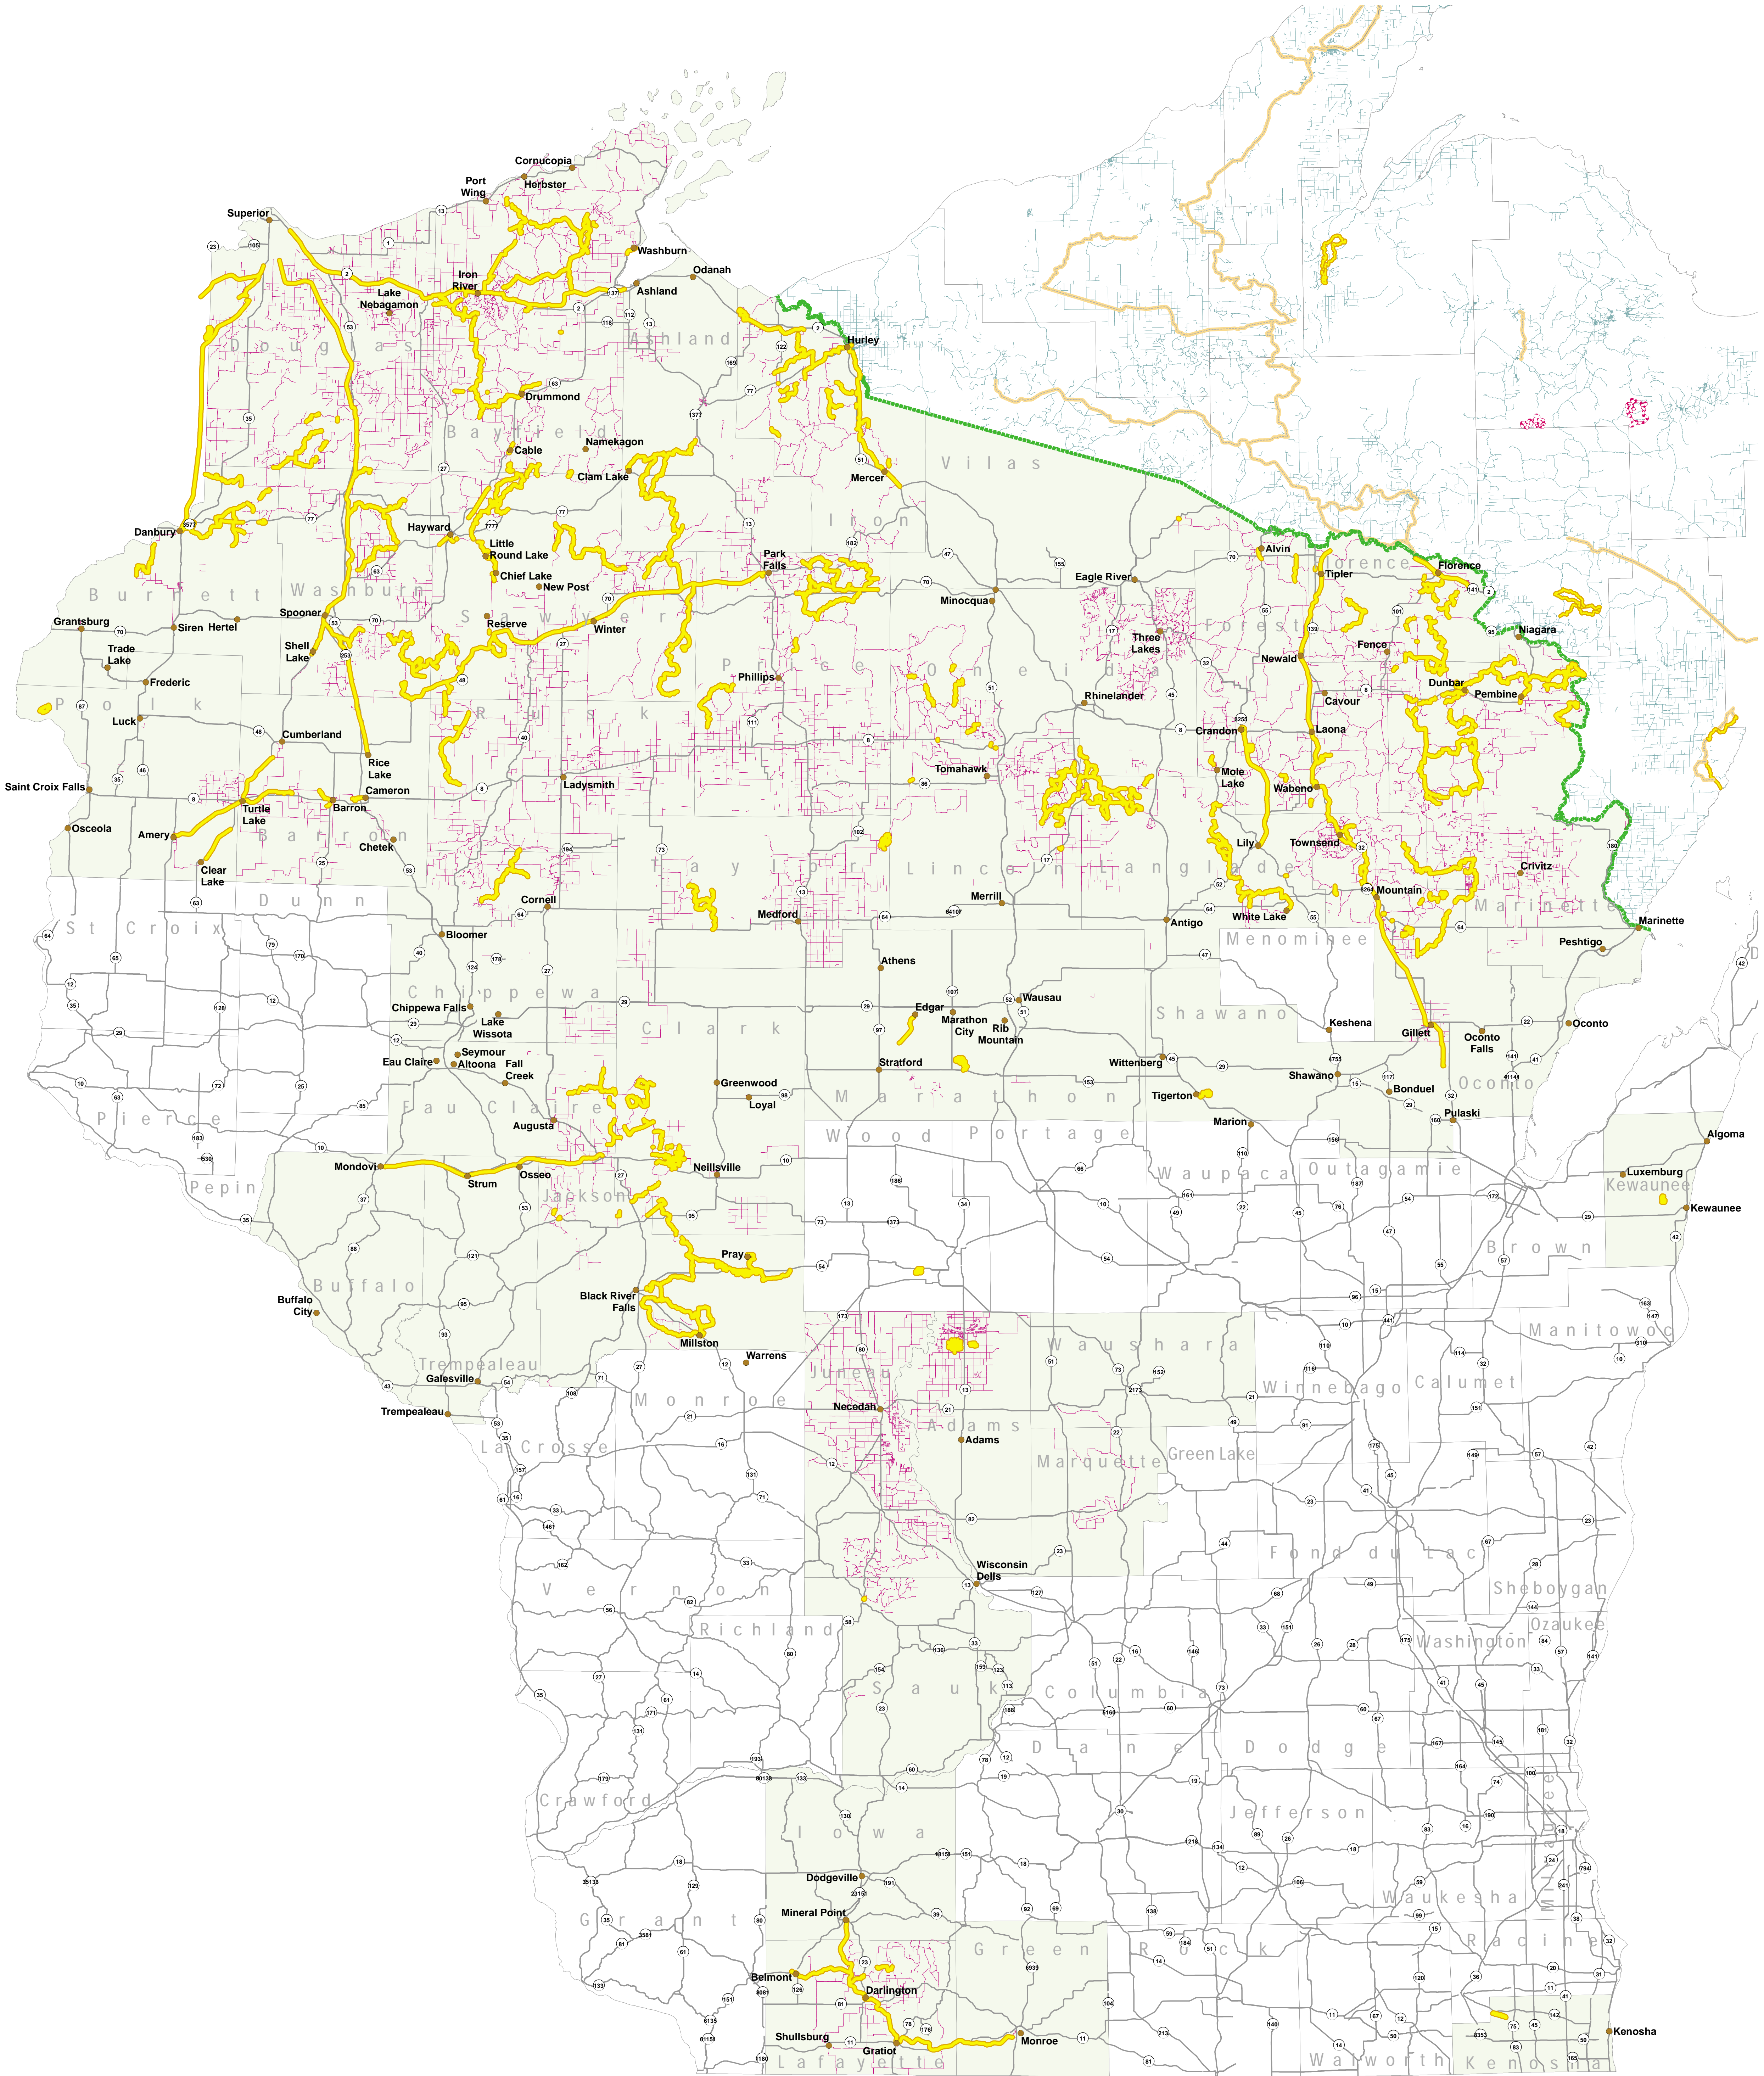

WISCONSIN ATV / UTV TRAIL PLANNING MAP

To order additional maps, check out our web site at <http://www.nationalmotorsports.com>

ORV Trail Maps of Wisconsin
2014 Edition - Summer Trails

**ORDER TODAY!
\$35.00**

Order your copy of the Wisconsin ORV Trail Map book by visiting our web site: www.nationalmotorsports.com or call 888-470-3966.
GPS maps are also available!
Your order helps fund a grant program that maintains and increases trails.
Map books and data are provided by VVMapping.com

Legend

- Trail
- Route
- Highway

0 3.5 7 14 Miles

VVMapping.com

Looking for a custom planning map? Contact us today to find out how we can produce custom printable maps with our trail data. Custom planning maps work great for bringing along to trail planning meetings, town halls or club events.