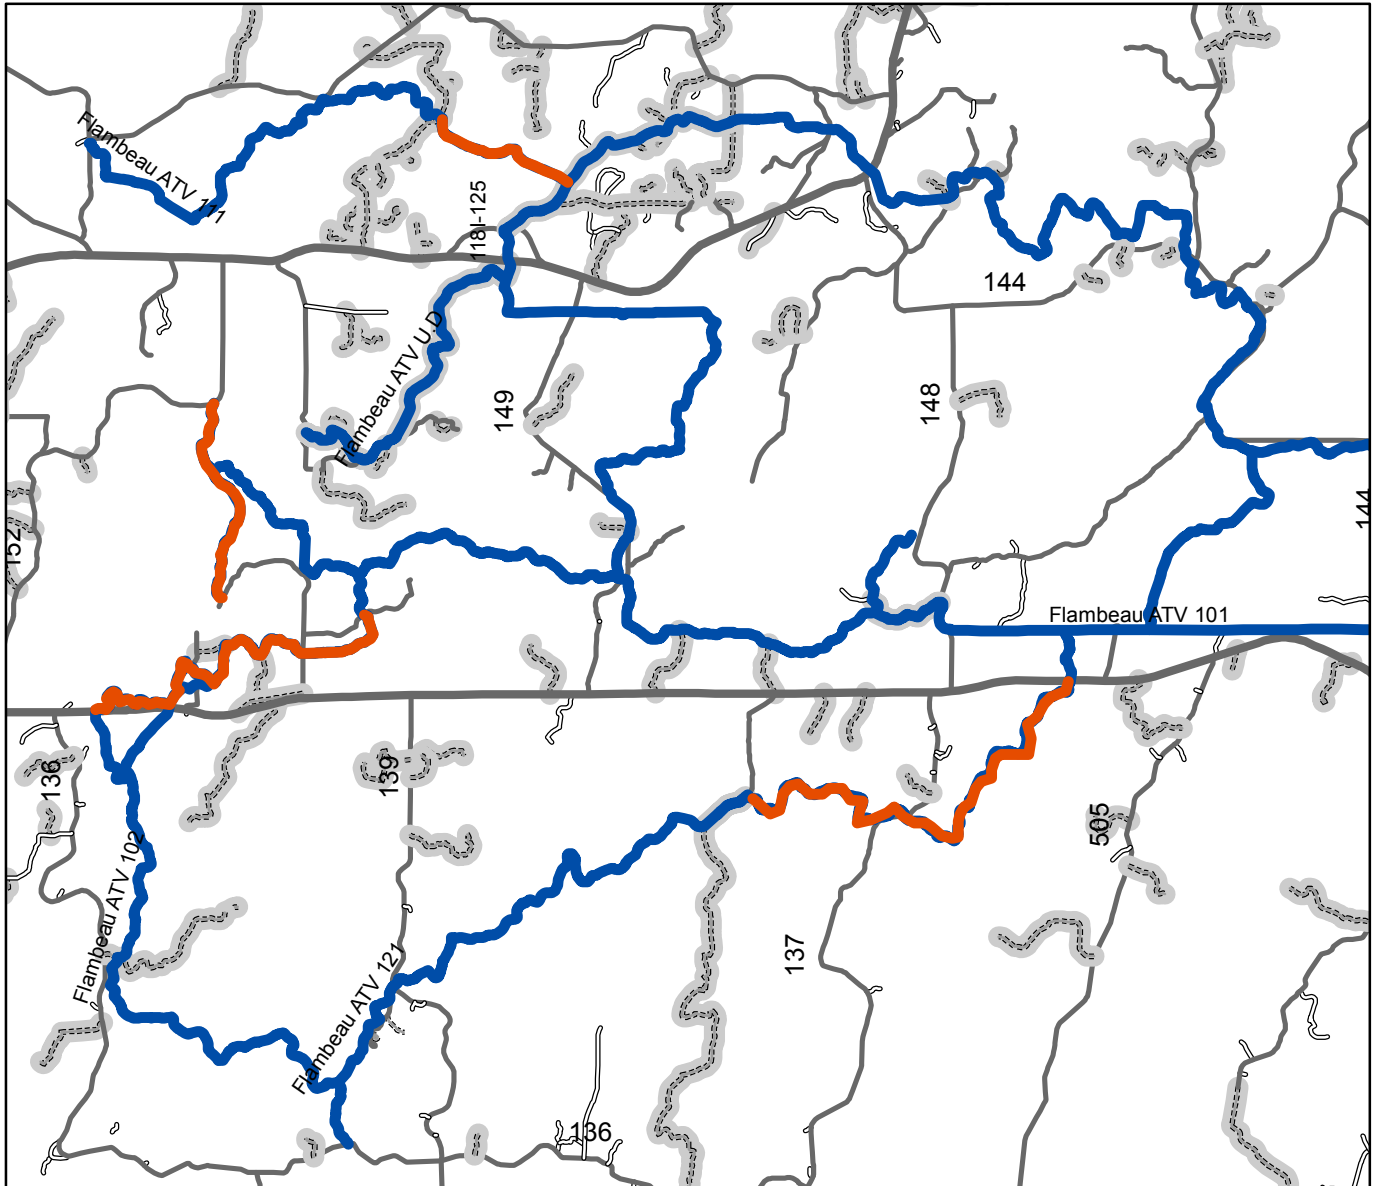

Flambeau Trail Brushing 2017

Legend

-  OHV 65" or less
-  Trail to be brushed

- 118A-111.....1.4 miles
- 118FN-103.....2 miles
- 118C-101.....4 miles
- 118H-121.....4.6 miles